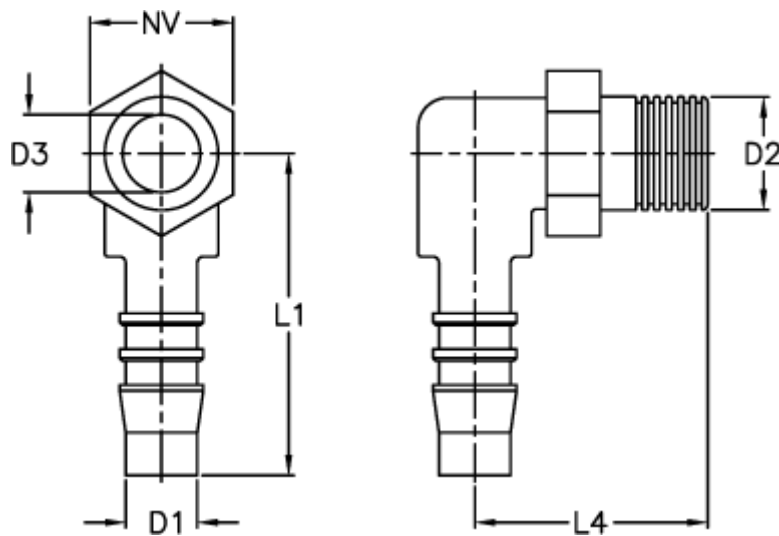

Article number: 027308912006

Description: Norma hose coupling WES 6 / R3/8

Measures

D1 = 6

D2 = R3/8

D3 = 4.0

L1 = 28.5

L4 = 27.0

NV = 17